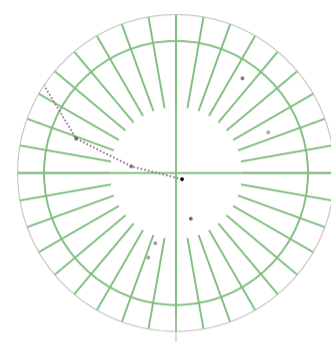

## NAV STARS

Globe diameter: 200 mm

Number of gores: 12

Paper size: A3 portrait (297 mm width \* 420 mm height)

Paper stretch: 0.0 percent in North-South and 0.0 percent in East-West direction

Visibility: stars brighter than 6.0 magnitude

NORTH POLE

SOUTH POLE