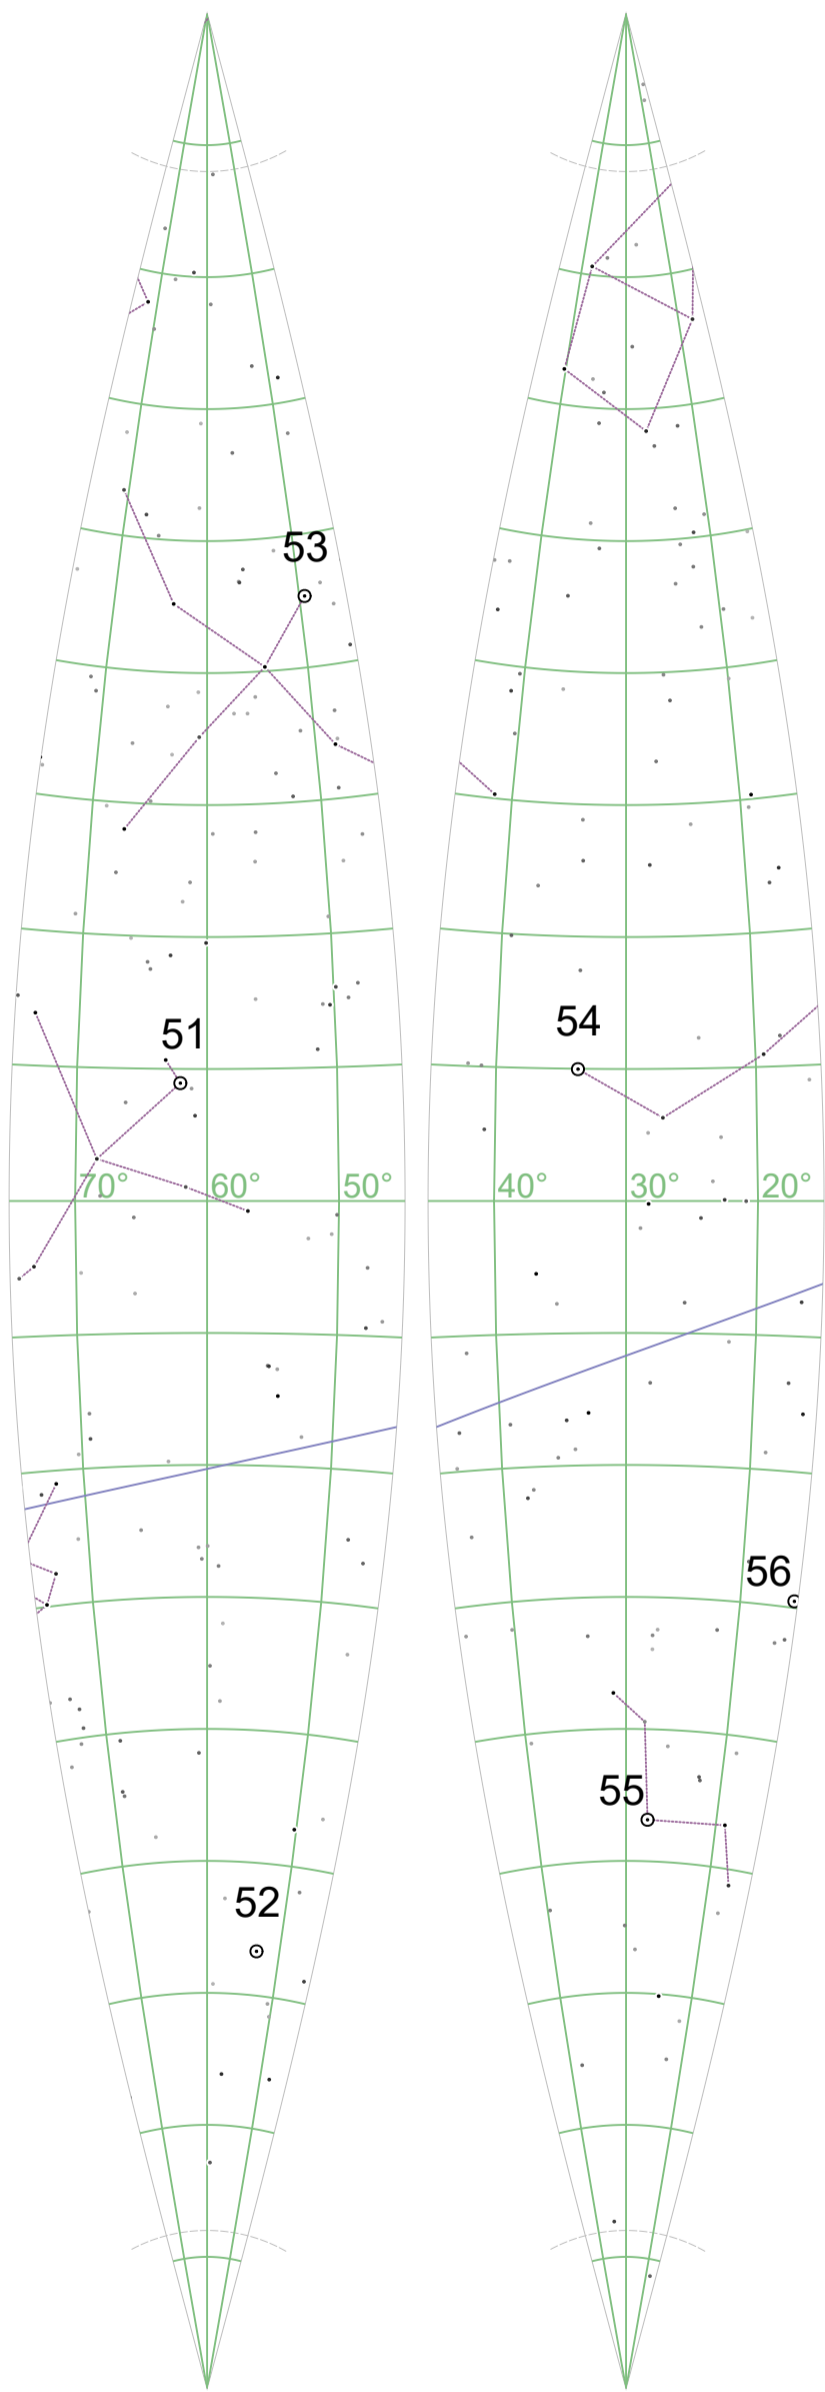

# CELESTIAL GLOBE

## NAV STARS

Globe diameter: 200 mm

Number of gores: 12

Paper size: A3 portrait (297 mm width \* 420 mm height)

Paper stretch: 0.0 percent in North-South and 0.0 percent in East-West direction

Visibility: stars brighter than 6.0 magnitude

NORTH POLE

SOUTH POLE