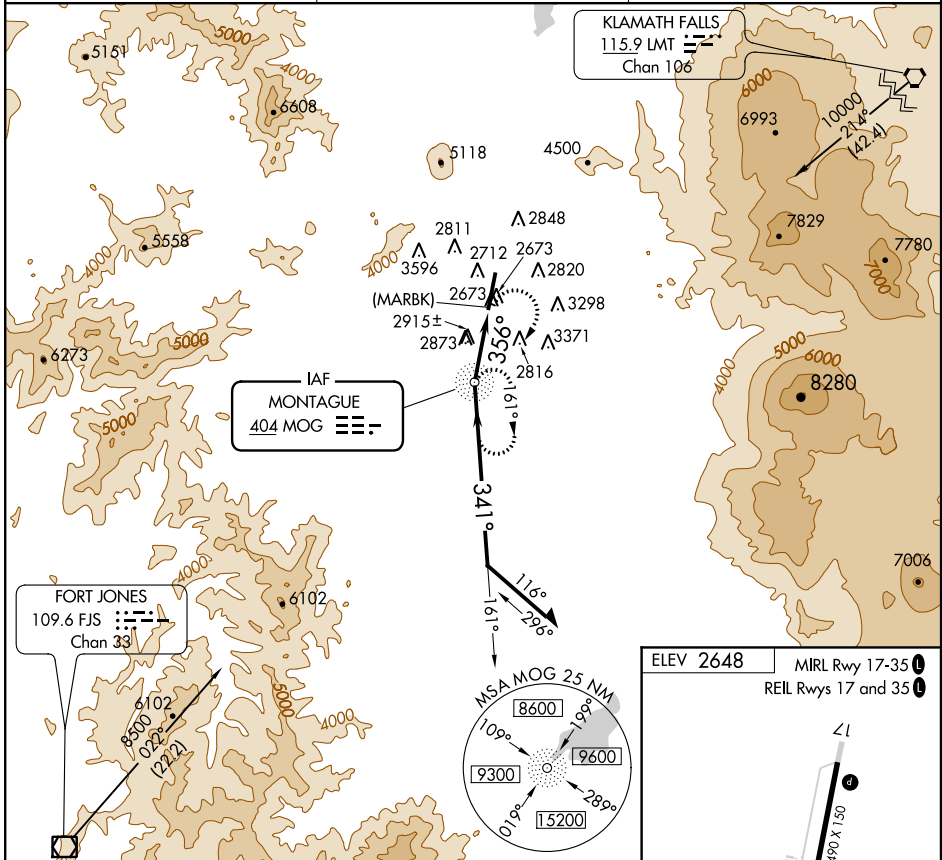

NDB MOG 404	APP CRS 356°	Rwy Idg TDZE Apt Elev	N/A N/A 2648
-----------------------	------------------------	--------------------------	---

NDB or GPS-A

SISKIYOU COUNTY (SIY)

▼ Use Siskiyou County altimeter setting; when not available, use Montague-Yreka Rohrer Field altimeter setting; when neither received, procedure not authorized.

▲ NA MISSED APPROACH: Climbing right turn to 6800 direct MOG NDB and hold.

ASOS 121.125	SEATTLE CENTER 124.85 306.3	UNICOM 123.0 (CTAF)
------------------------	---------------------------------------	-------------------------------

CATEGORY	A	B	C	D	FAF to MAP 2.7 NM					
CIRCLING	3760-1¼ 1112 (1200-1¼)	3760-1½ 1112 (1200-1½)	3760-3	1112 (1200-3)	Knots	60	90	120	150	180
					Min:Sec	2:42	1:48	1:21	1:05	0:54

SW-2, 24 JUL 2014 to 21 AUG 2014

SW-2, 24 JUL 2014 to 21 AUG 2014