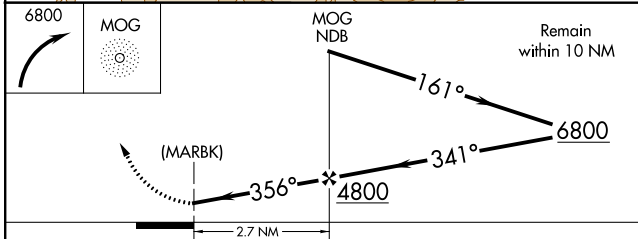

NDB MOG 404	APP CRS 356°	Rwy Idg TDZE Apt Elev	N/A N/A 2648
-----------------------	------------------------	--------------------------	---

NDB or GPS-A

SISKIYOU COUNTY (SIY)

▼ Use Siskiyou County altimeter setting; when not available, use Montague-Yreka Rohrer Field altimeter setting; when neither received, procedure not authorized.

▲ NA MISSED APPROACH: Climbing right turn to 6800 direct MOG NDB and hold.

ASOS 121.125	SEATTLE CENTER 124.85 306.3	UNICOM 123.0 (CTAF)
------------------------	---------------------------------------	-------------------------------

CATEGORY	A	B	C	D	FAF to MAP 2.7 NM					
CIRCLING	3760-1¼ 1112 (1200-1¼)	3760-1½ 1112 (1200-1½)	3760-3	1112 (1200-3)	Knots	60	90	120	150	180
					Min:Sec	2:42	1:48	1:21	1:05	0:54

SW-2, 24 JUL 2014 to 21 AUG 2014