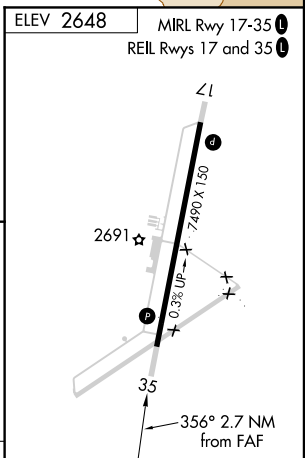

NDB MOG 404	APP CRS 356°	Rwy Idg TDZE Apt Elev	N/A N/A 2648
-----------------------	------------------------	--------------------------	---

NDB or GPS-A

SISKIYOU COUNTY (SIY)

▼ Use Siskiyou County altimeter setting; when not available, use Montague-Yreka Rohrer Field altimeter setting; when neither received, procedure not authorized.

▲ NA MISSED APPROACH: Climbing right turn to 6800 direct MOG NDB and hold.

ASOS 121.125	SEATTLE CENTER 124.85 306.3	UNICOM 123.0 (CTAF)
------------------------	---------------------------------------	-------------------------------

CATEGORY	A	B	C	D	FAF to MAP 2.7 NM					
CIRCLING	3760-1¼ 1112 (1200-1¼)	3760-1½ 1112 (1200-1½)	3760-3	1112 (1200-3)	Knots	60	90	120	150	180
					Min:Sec	2:42	1:48	1:21	1:05	0:54

SW-2, 24 JUL 2014 to 21 AUG 2014