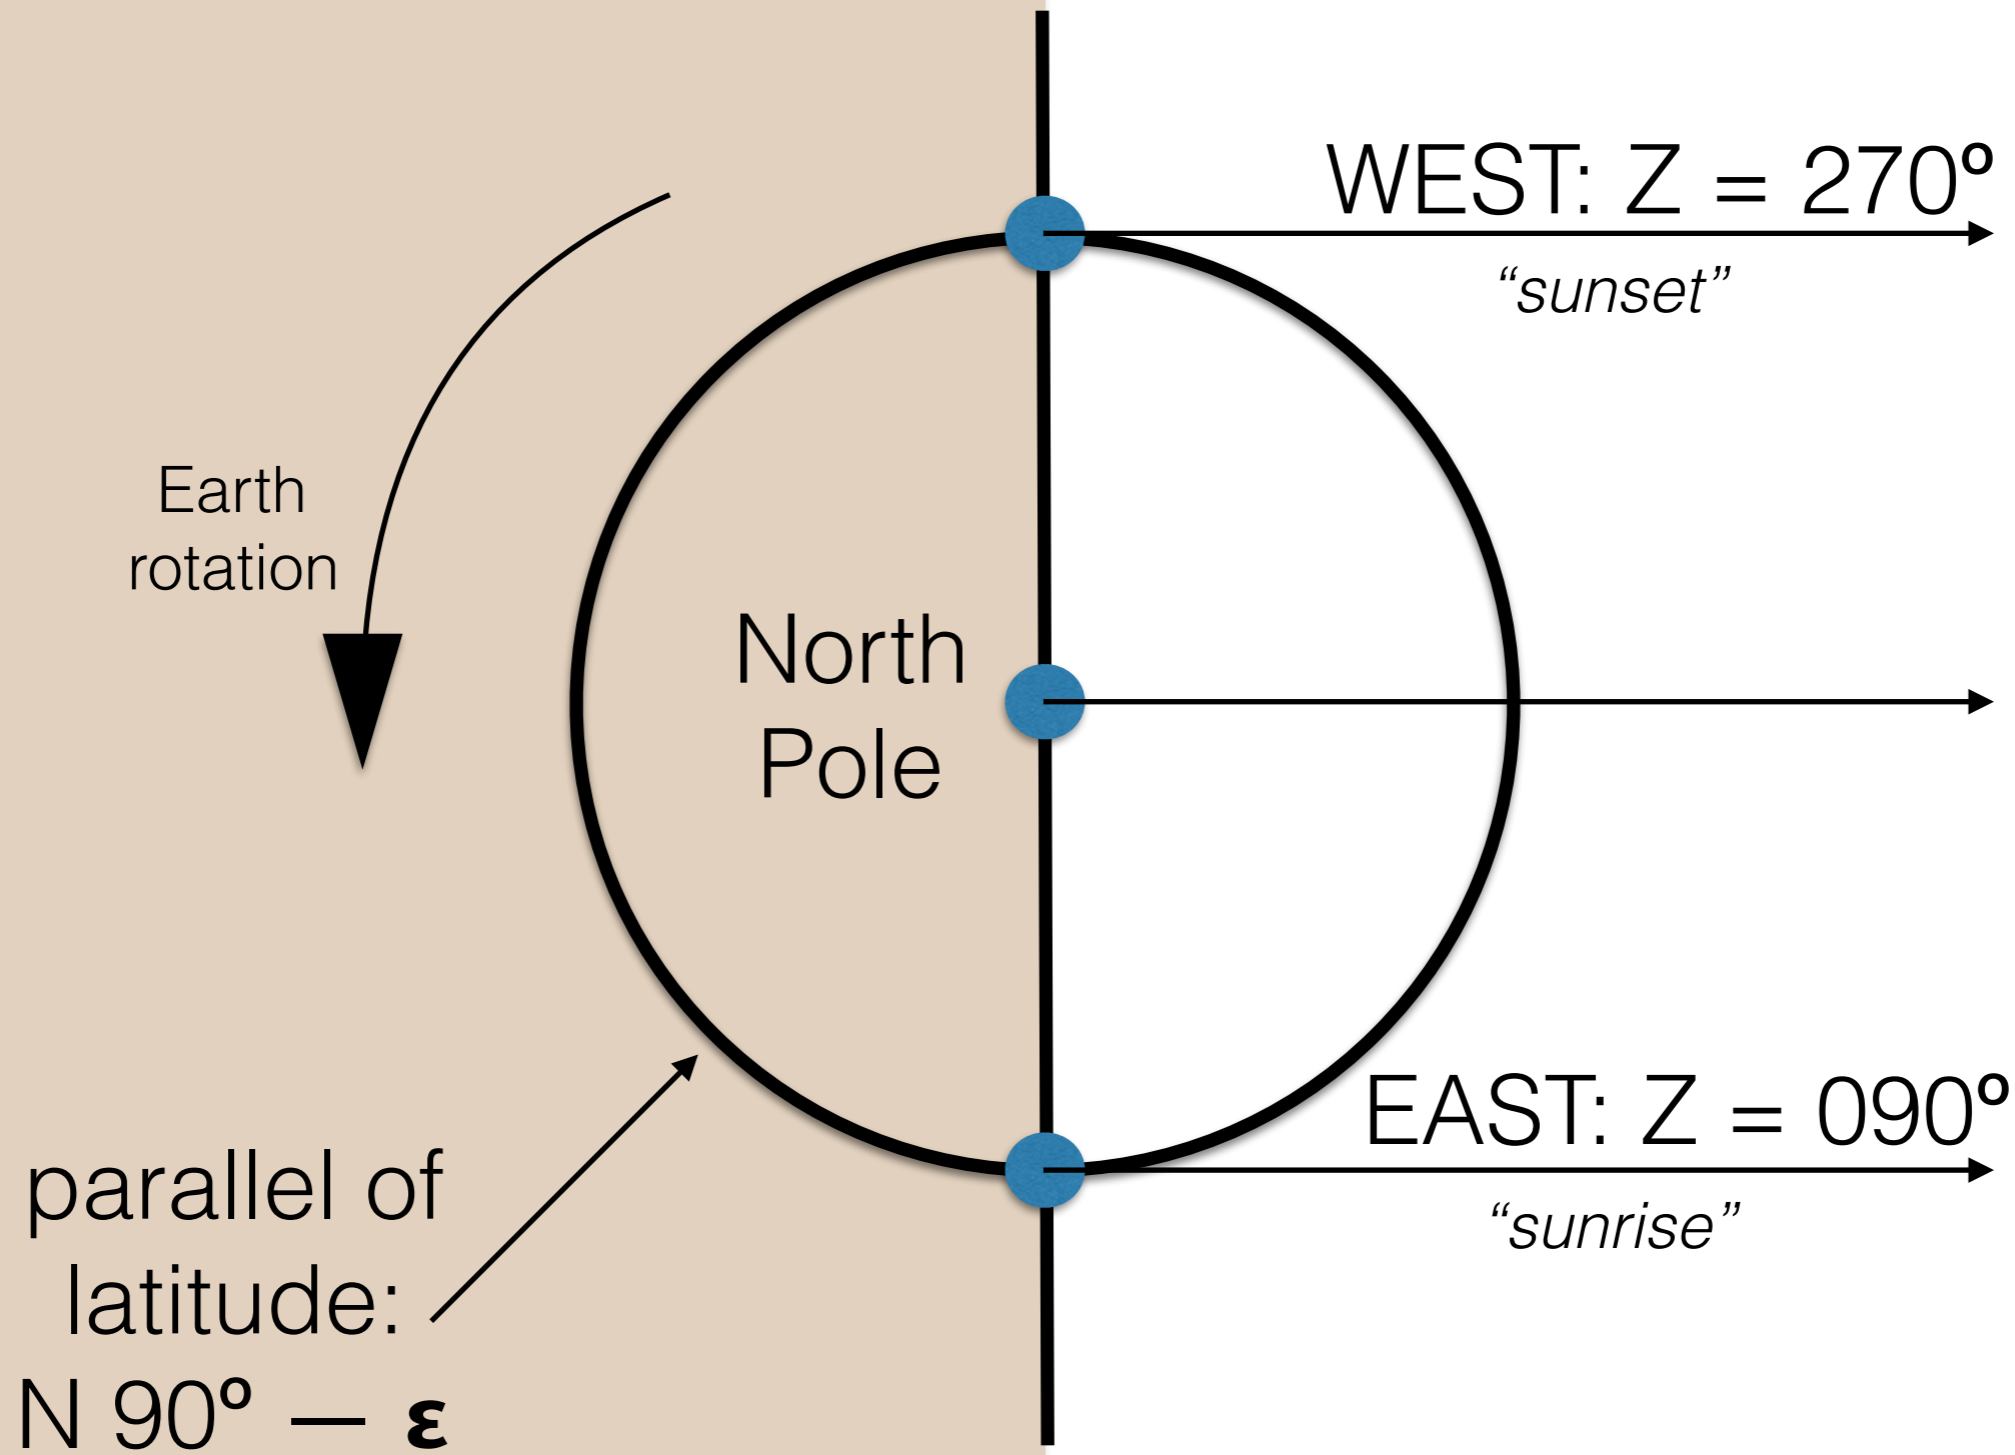

Night

*anti-meridian
& terminator*

Day

Sun is above the Equator at equinox.