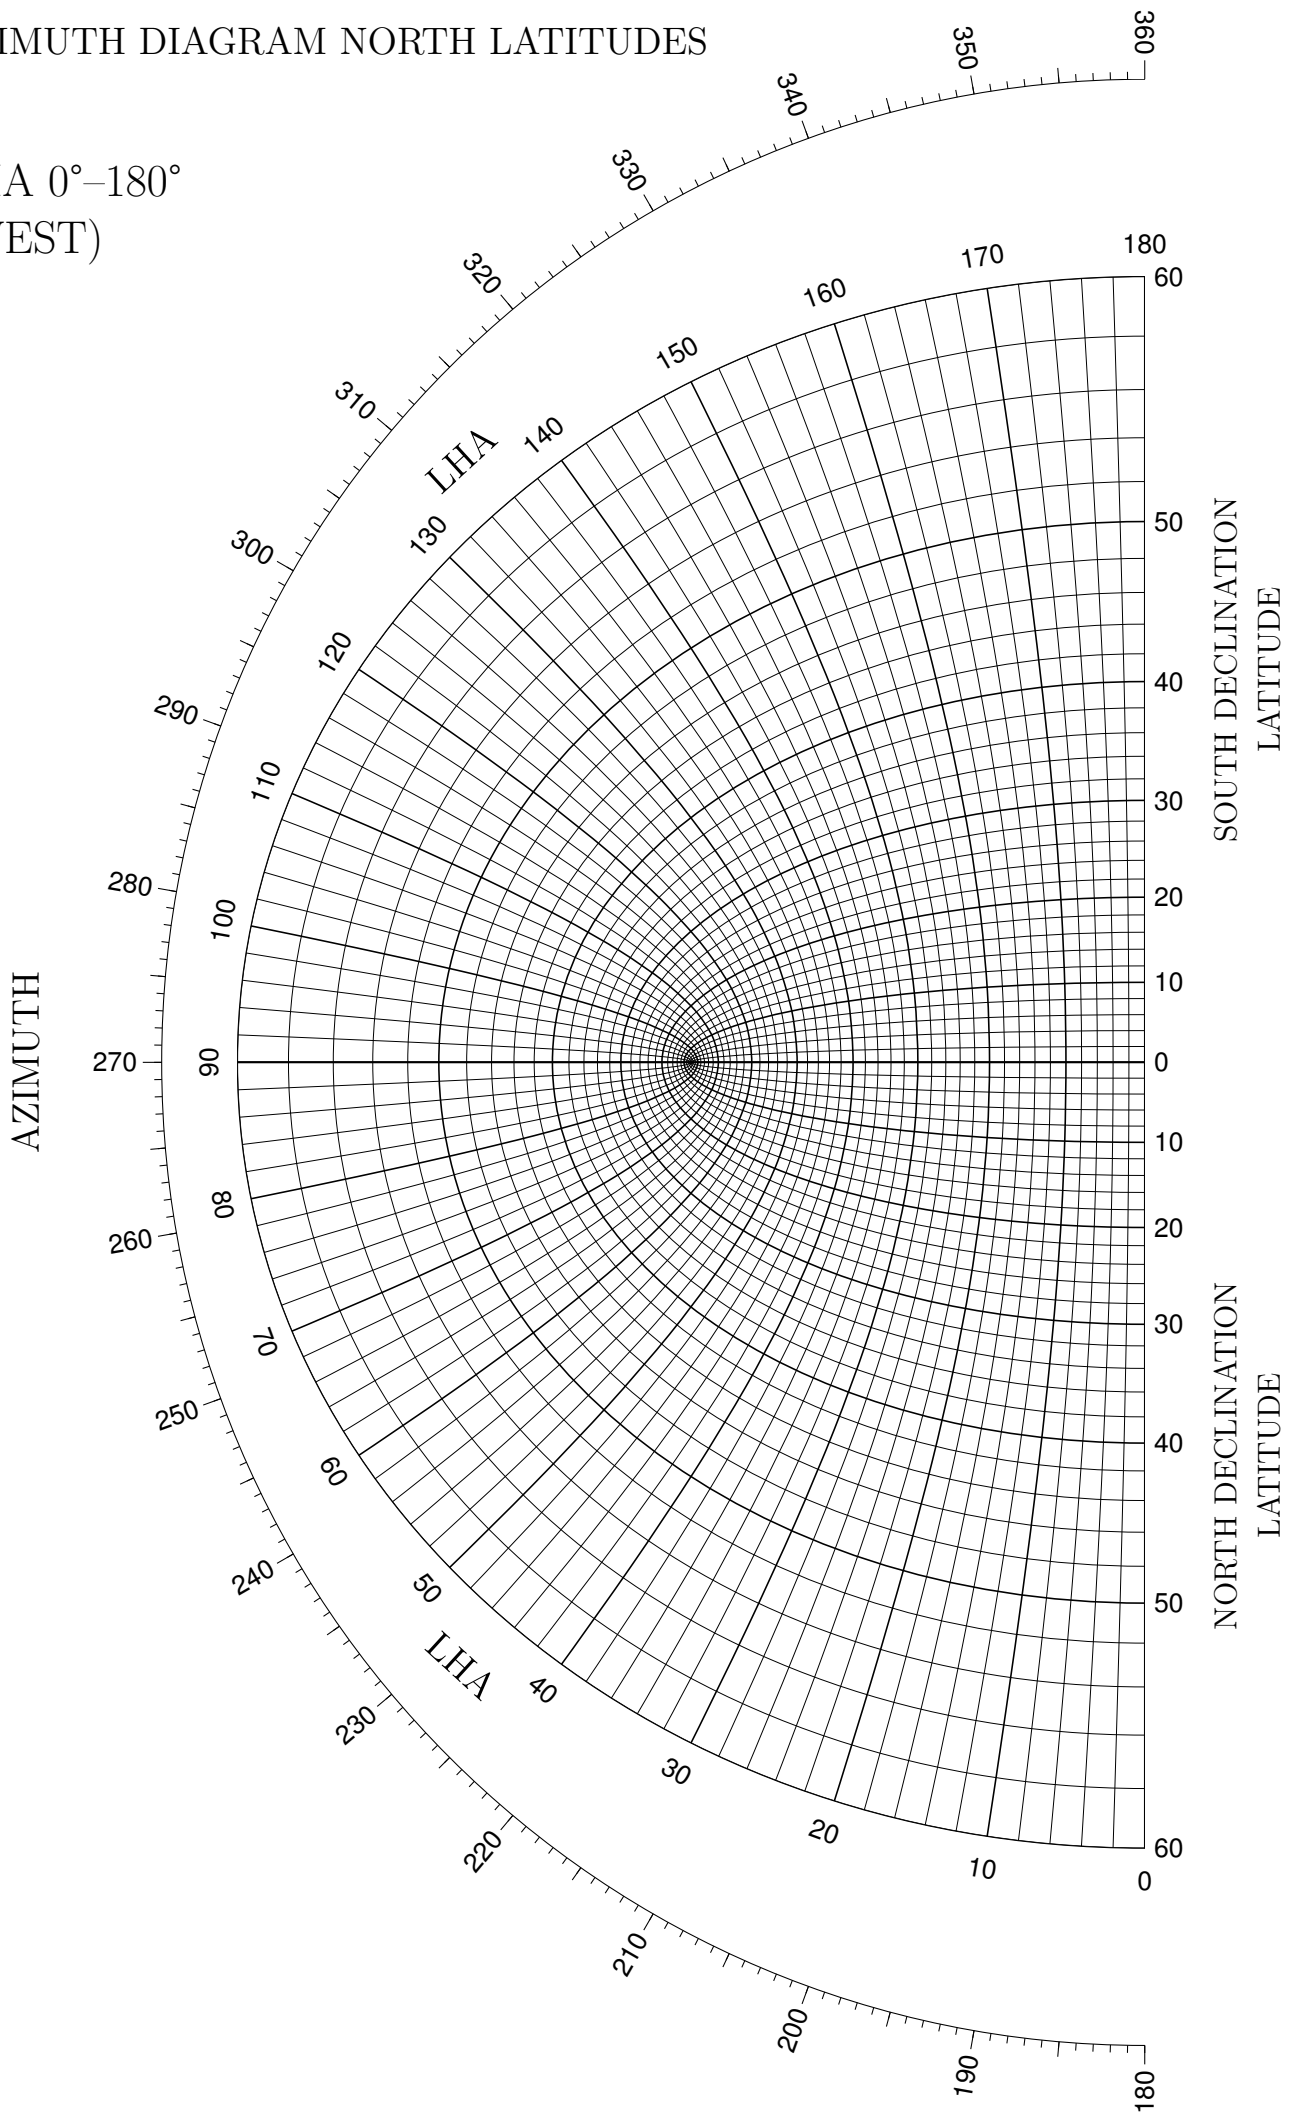

AZIMUTH DIAGRAM NORTH LATITUDES

LHA 0°–180°
(WEST)

AZIMUTH DIAGRAM NORTH LATITUDES

LHA 180°–360°
(EAST)