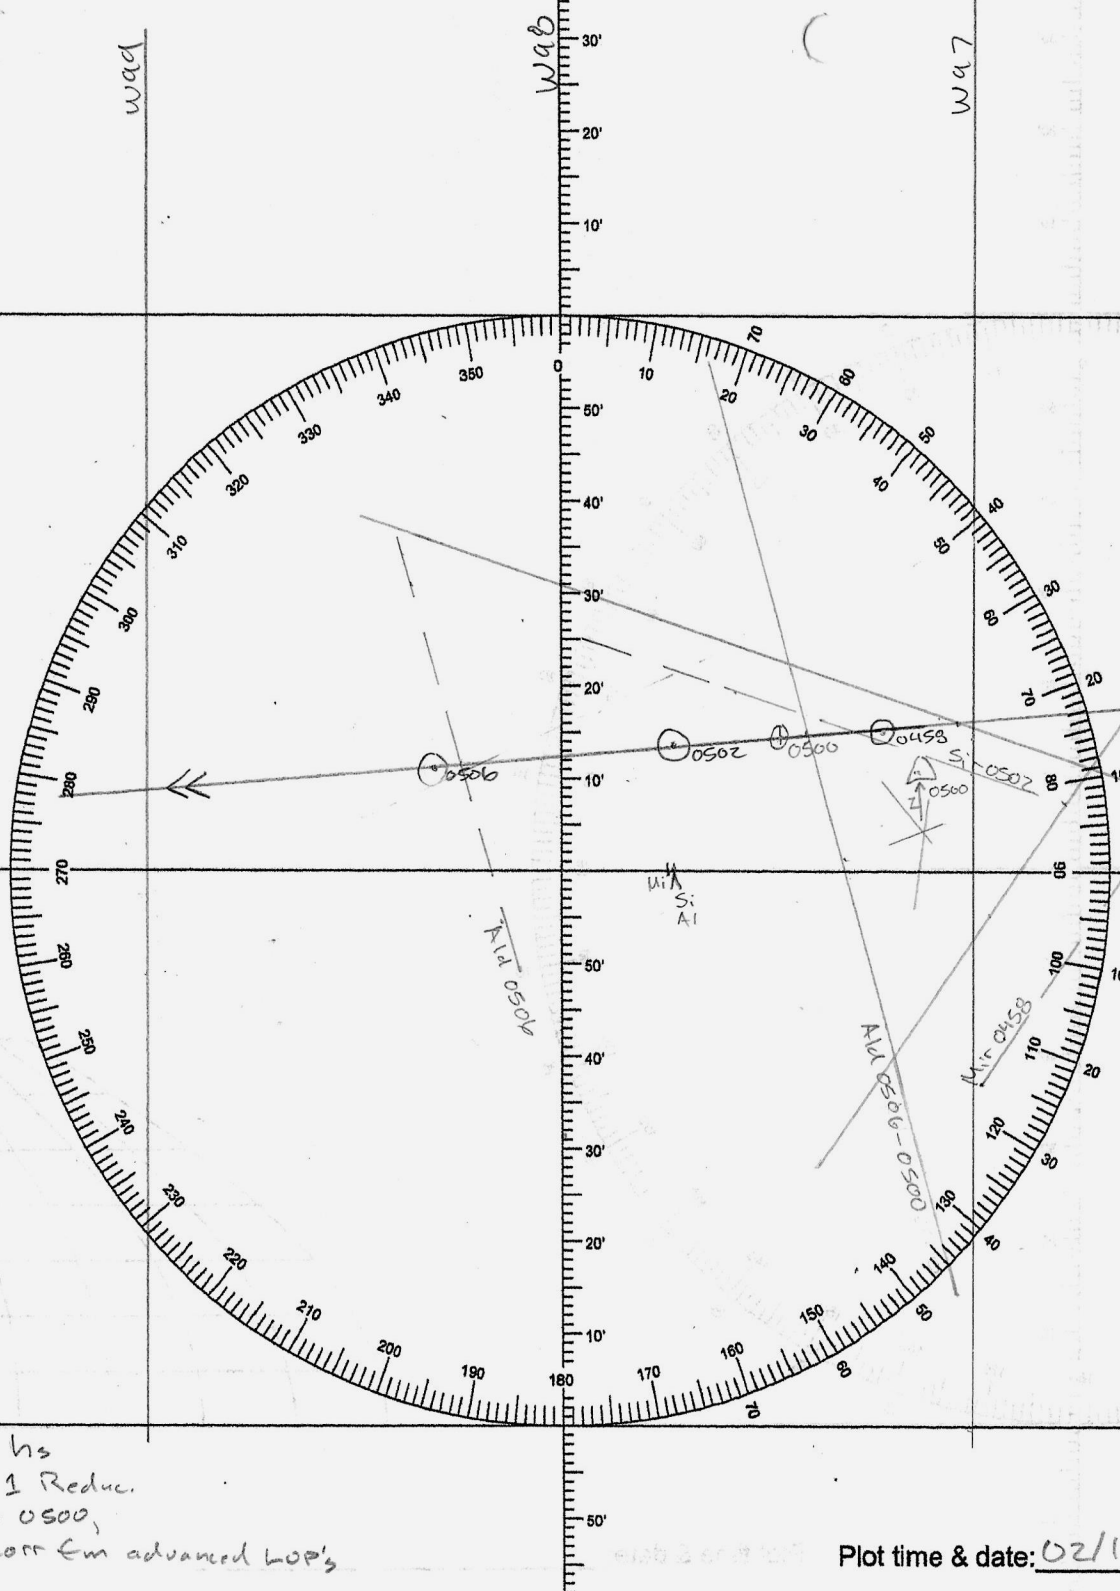

N42

wad

wab

w97

N41

N40

Mirfak  
 Sirius  
 Aldebaran

△ 0500 15Nm from 0500  
 △ N41°10'  
 W97°08'  
 ○ N41°14'  
 W97°23'

WAB  
 S:  
 A:

Vis Aug 18  
 249 Vol 1 Reduc.  
 Plot to 0500,  
 Cori corr fm advanced LOP's

Plot time & date: 02/10/18 ORD-SLC

Page: 1