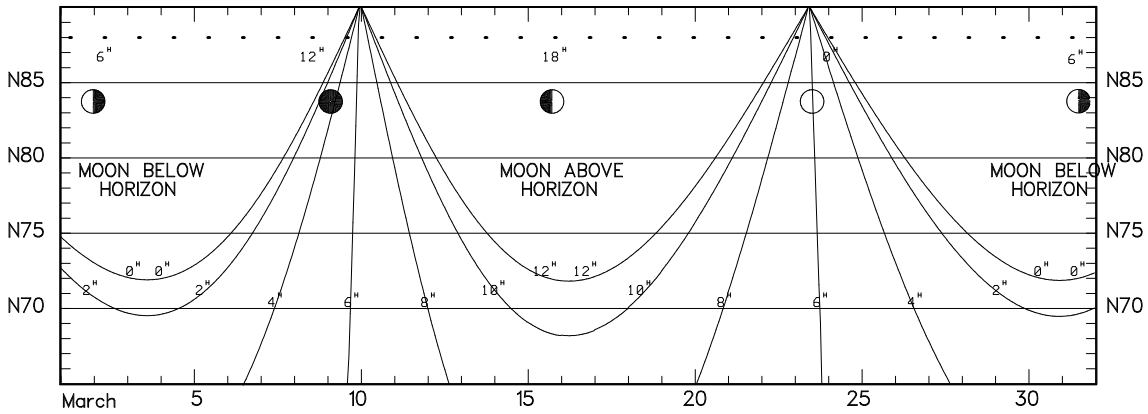

# SUNLIGHT AND TWILIGHT

A153

SEMIDURATION OF MOONLIGHT 2016

# SEMIDURATION OF MOONLIGHT 2016

A155

SEMIDURATION OF MOONLIGHT 2016