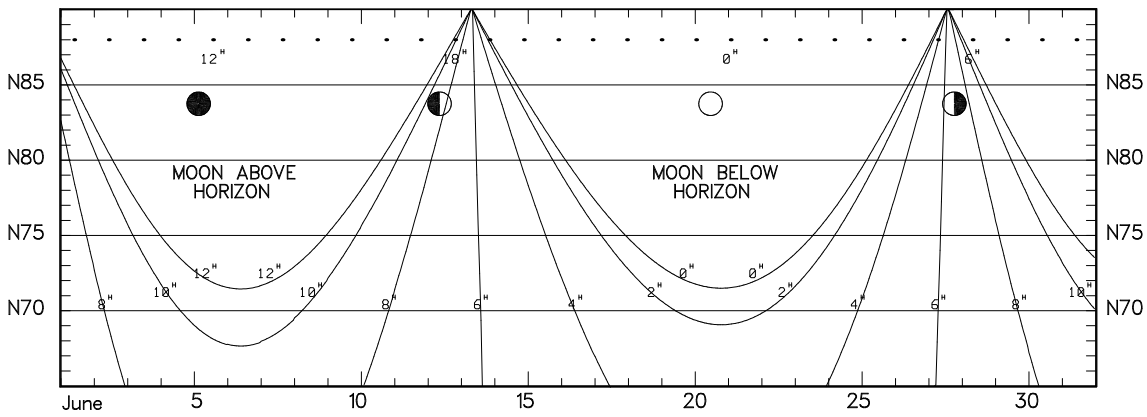

# SEMIDURATION OF MOONLIGHT 2016

A155

SEMIDURATION OF MOONLIGHT 2016