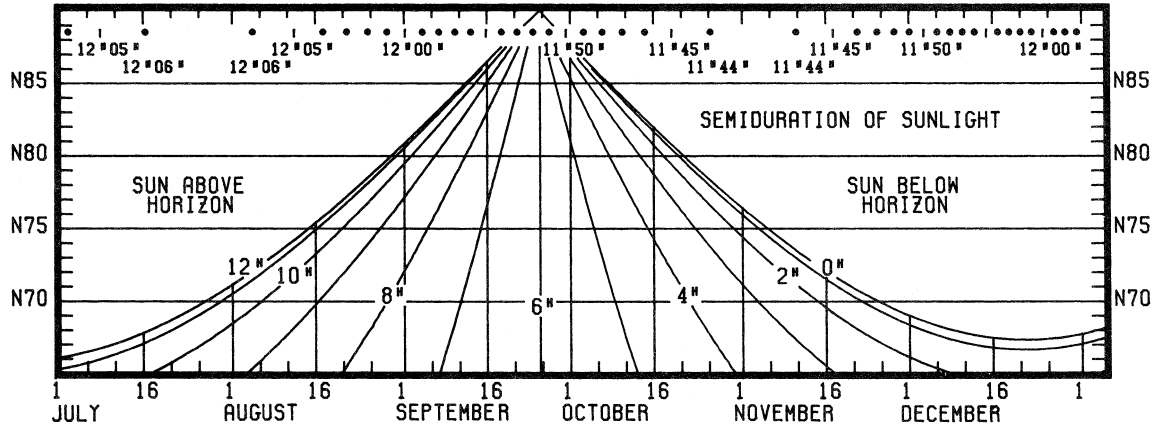

# SUNLIGHT AND TWILIGHT

A153

SEMIDURATION OF MOONLIGHT 2016