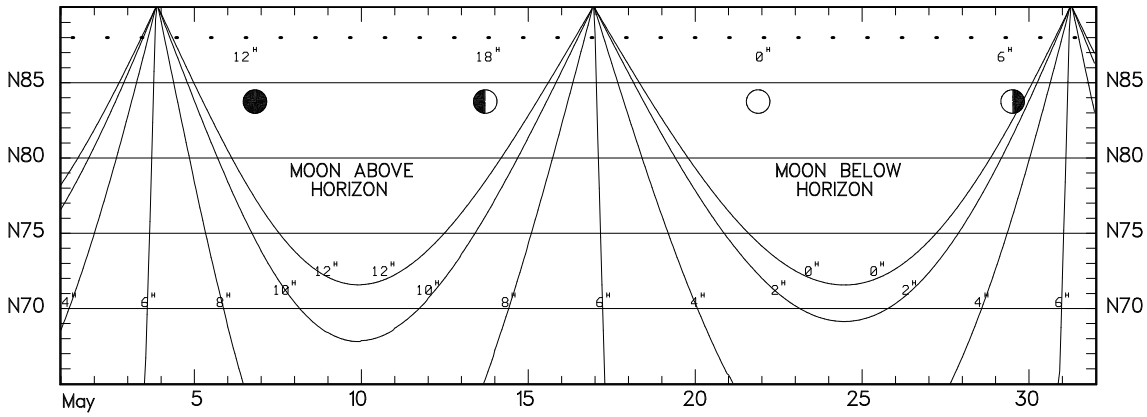

# SUNLIGHT AND TWILIGHT

A153

SEMIDURATION OF MOONLIGHT 2016

# SEMIDURATION OF MOONLIGHT 2016

A155

SEMIDURATION OF MOONLIGHT 2016