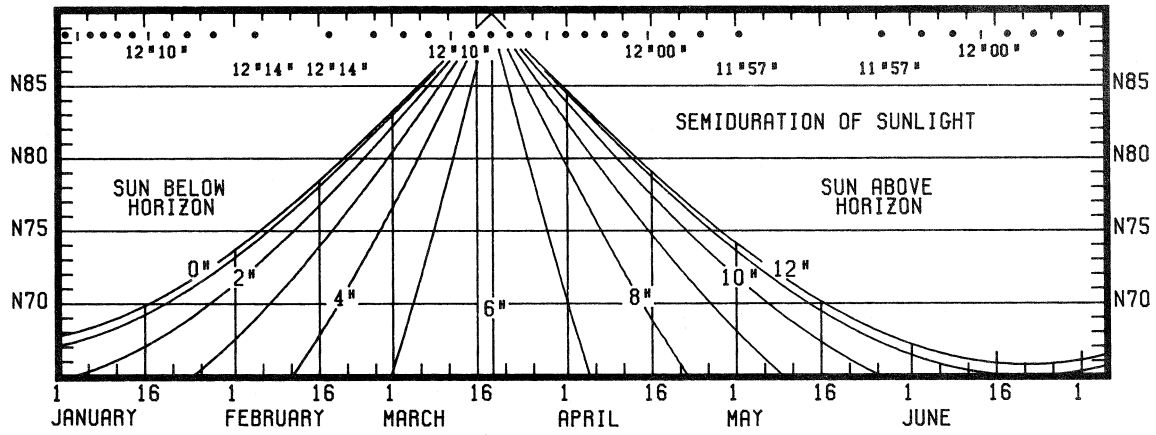

# SUNLIGHT AND TWILIGHT

A153

SEMIDURATION OF MOONLIGHT 2016