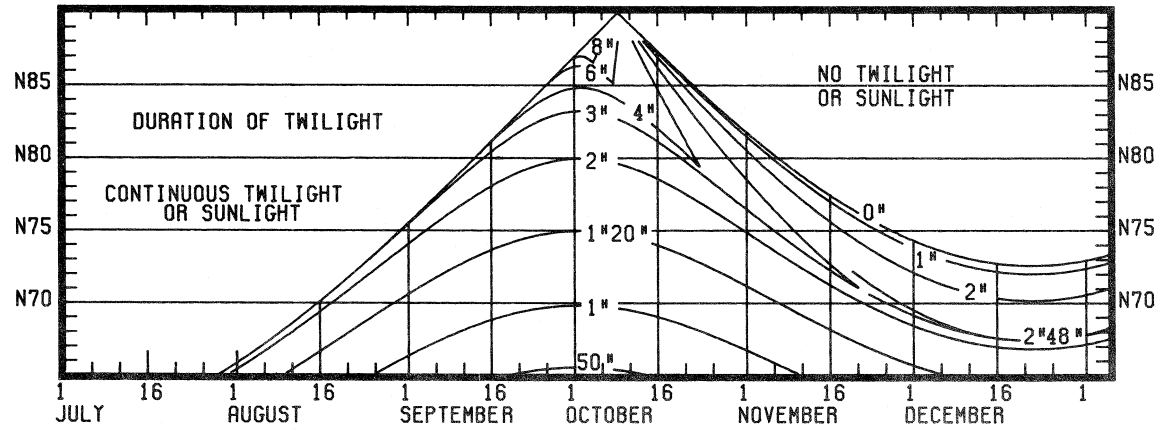

# SUNLIGHT AND TWILIGHT

A153

SEMIDURATION OF MOONLIGHT 2016