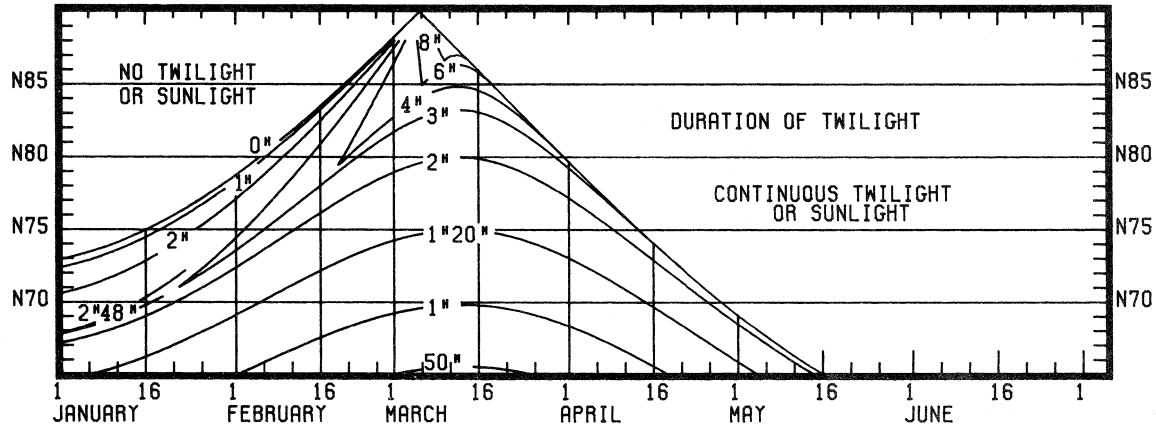

# SUNLIGHT AND TWILIGHT

A153

SEMIDURATION OF MOONLIGHT 2016

# SEMIDURATION OF MOONLIGHT 2016

A155

SEMIDURATION OF MOONLIGHT 2016