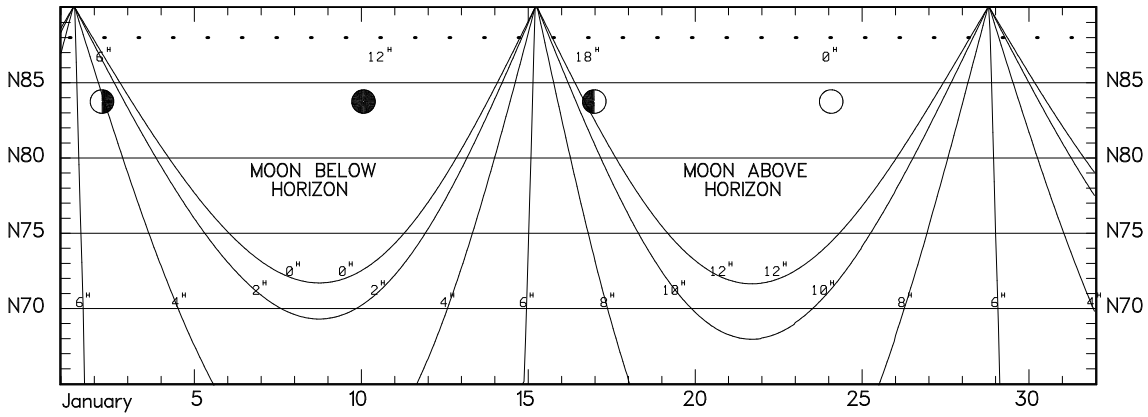

# SEMIDURATION OF MOONLIGHT 2016

A155

SEMIDURATION OF MOONLIGHT 2016