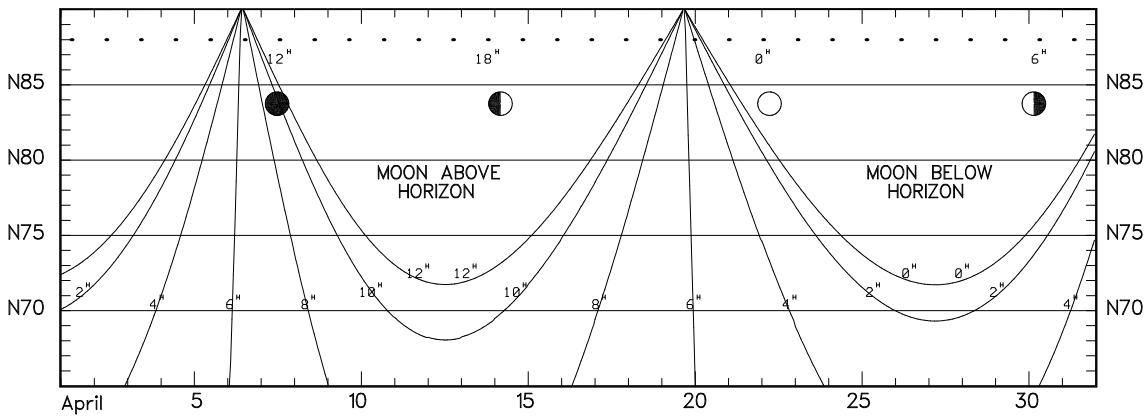

# SUNLIGHT AND TWILIGHT

A153

SEMIDURATION OF MOONLIGHT 2016

# SEMIDURATION OF MOONLIGHT 2016

A155

SEMIDURATION OF MOONLIGHT 2016