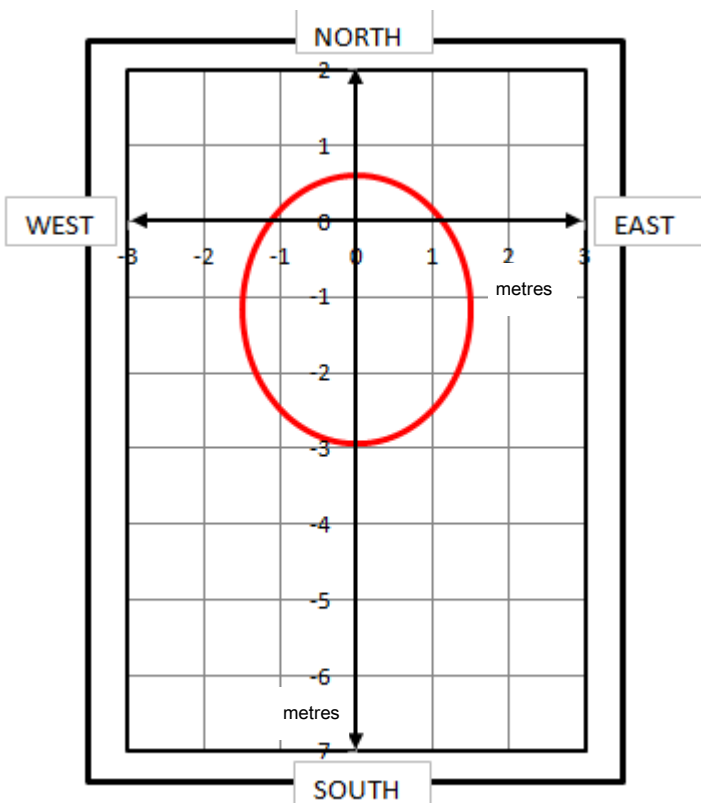

LATITUDE 90° N

LATITUDE 80° N

LATITUDE 70° N

LATITUDE 60° N

PLAN VIEW OF PATH OVER GROUND OF SHADOW OF TIP OF VERTICAL STICK
IMAGINED TO BE ILLUMINATED BY VEGA

Vertical stick is 1.0m long above ground and located at the 0,0 coordinates in the plots above