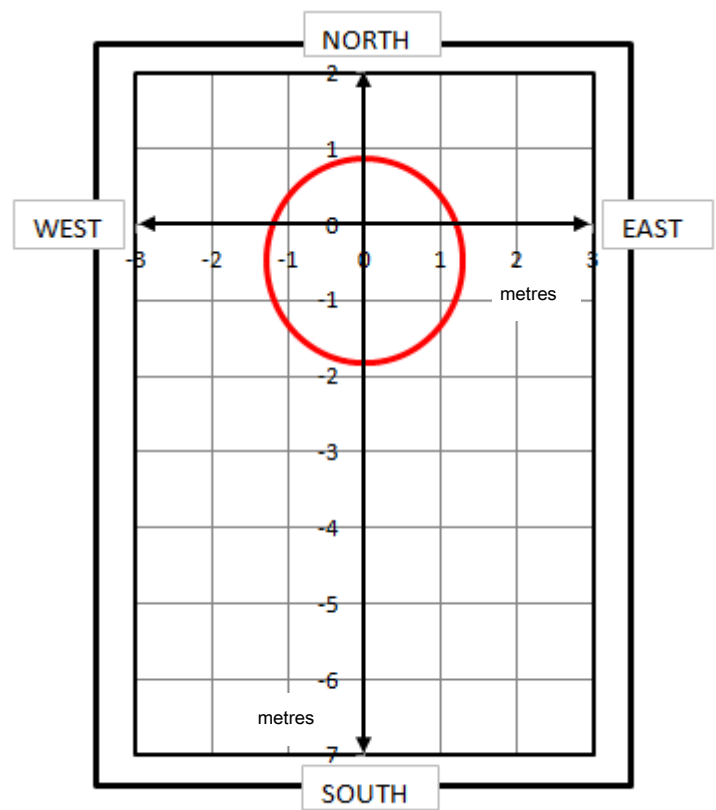

LATITUDE 90° N

LATITUDE 80° N

LATITUDE 70° N

LATITUDE 60° N

PLAN VIEW OF PATH OVER GROUND OF SHADOW OF TIP OF VERTICAL STICK
IMAGINED TO BE ILLUMINATED BY VEGA

Vertical stick is 1.0m long above ground and located at the 0,0 coordinates in the plots above