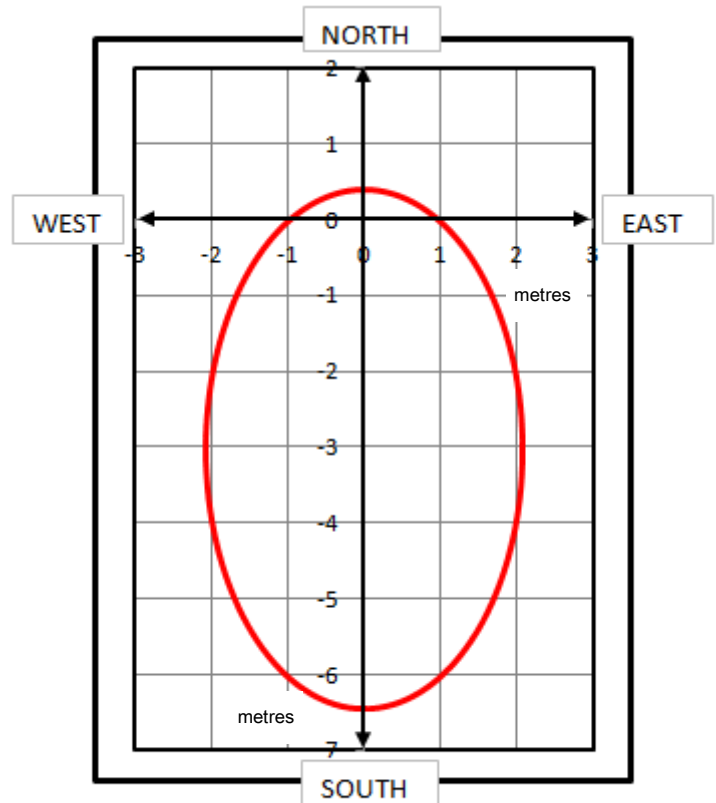

LATITUDE 90° N

LATITUDE 80° N

LATITUDE 70° N

LATITUDE 60° N

PLAN VIEW OF PATH OVER GROUND OF SHADOW OF TIP OF VERTICAL STICK
IMAGINED TO BE ILLUMINATED BY VEGA

Vertical stick is 1.0m long above ground and located at the 0,0 coordinates in the plots above